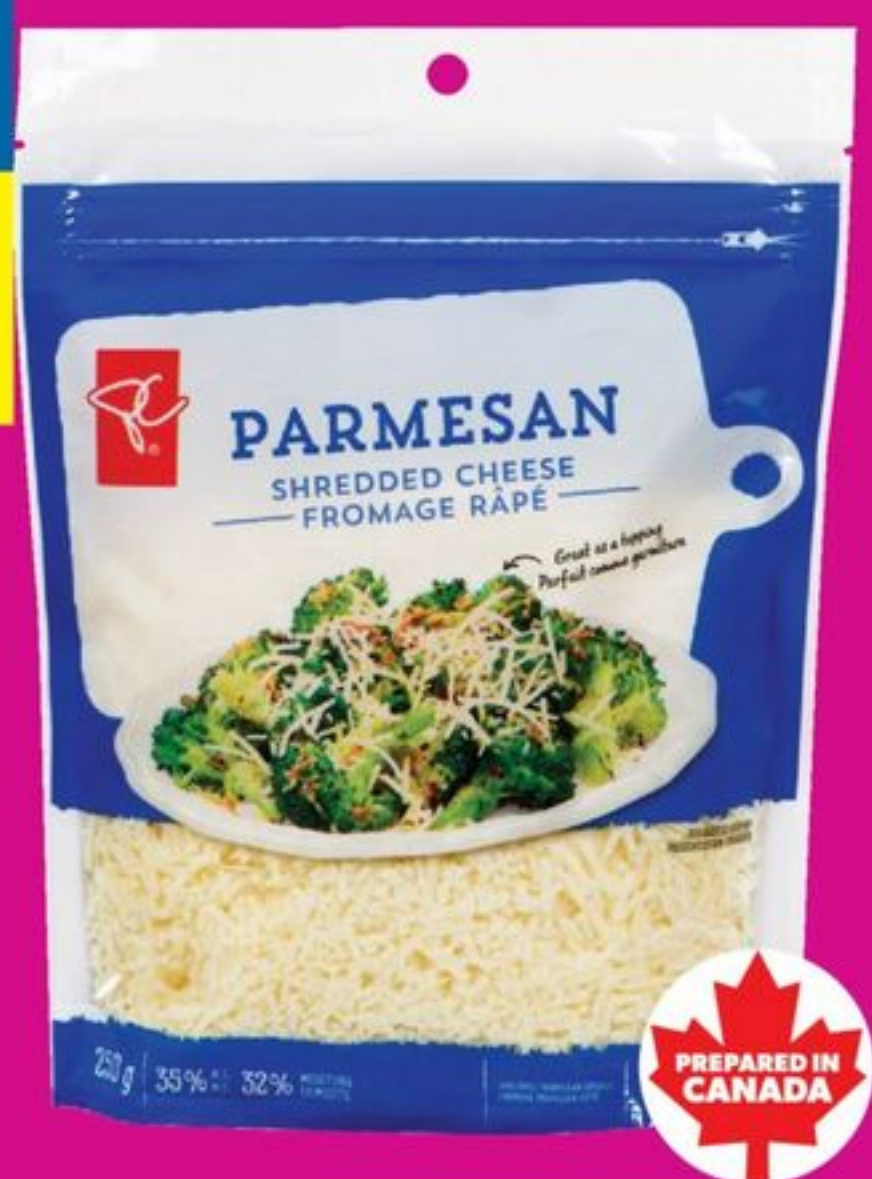

SAVE 1.30

5⁴⁹

PC® SHREDDED CHEESE
SELECTED VARIETIES
250-320 G
21060183_EA