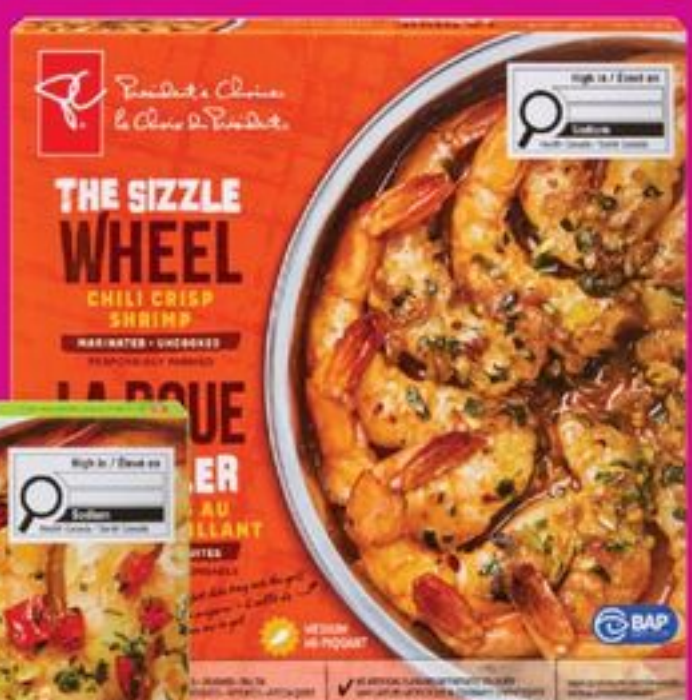

Must Try!

ONLY
$5.75

PC OR BLUE MENU® SPARKLING WATER
SELECTED VARIETIES, 12X355 ML
21703743_C12/21703781_C12