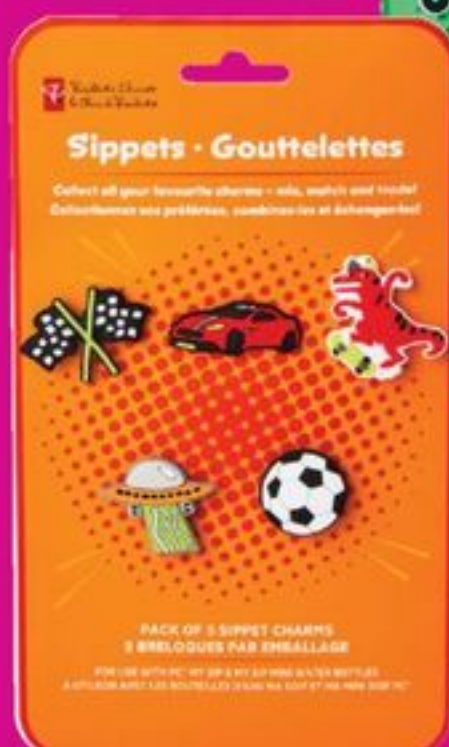

Must Try!

$15

PC® MY SIP
SELECTED VARIETIES, 700ML
21685730_EA/21685948_EA