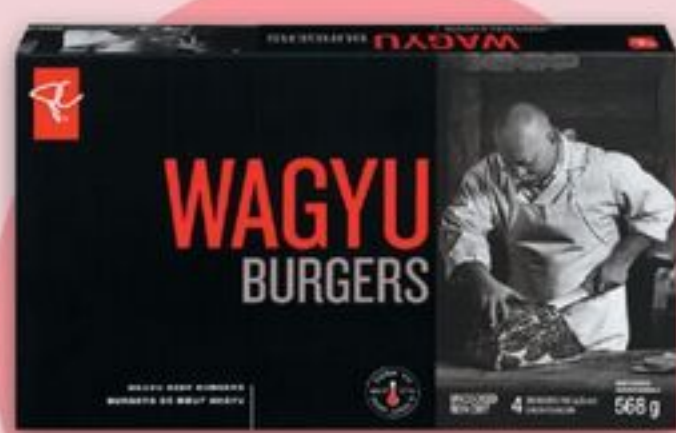

**PC® BLACK LABEL
WAGYU BEEF
BURGERS**
568 g
burgers de bœuf
20766235_EA

**Earn
3,000**
pts
Until May - 13 - 2026