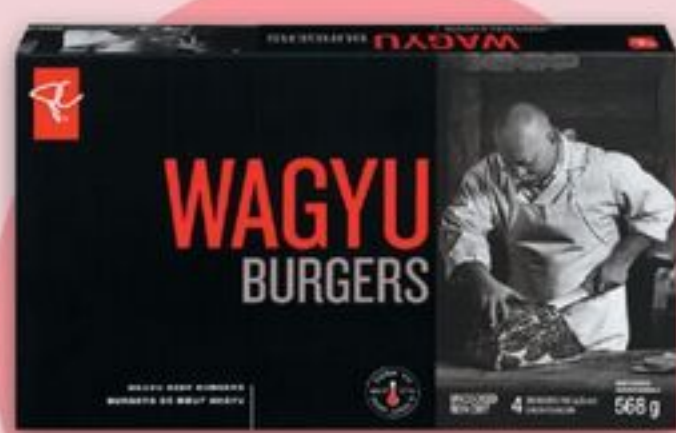

**Earn
1,000**
pts
Until May - 13 - 2026

 **Optimum™**

**PC® BRIOCHE
BUNS**
300 g
petits pains brioches
21094319_EA

**Earn
1,000**
pts
Until May - 13 - 2026

 **Optimum™**

**PC® BLACK LABEL
WAGYU BEEF
BURGERS**
568 g
burgers de bœuf
20766235_EA