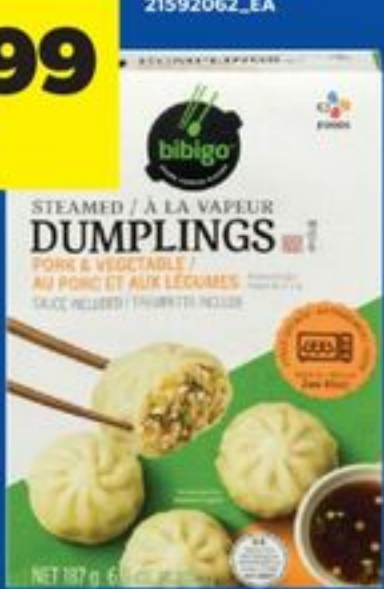

3.47

LIMIT 4
OVER LIMIT PAY
5.69 EA

DR. OETKER RISTORANTE OR CASA DI MAMA PIZZA
SELECTED VARIETIES, FROZEN, 320-410 G
20296424004_EA/20852957_EA

SALE

2.99

BIBIGO STEAMED DUMPLINGS
SELECTED VARIETIES
FROZEN, 187G
21592062_EA