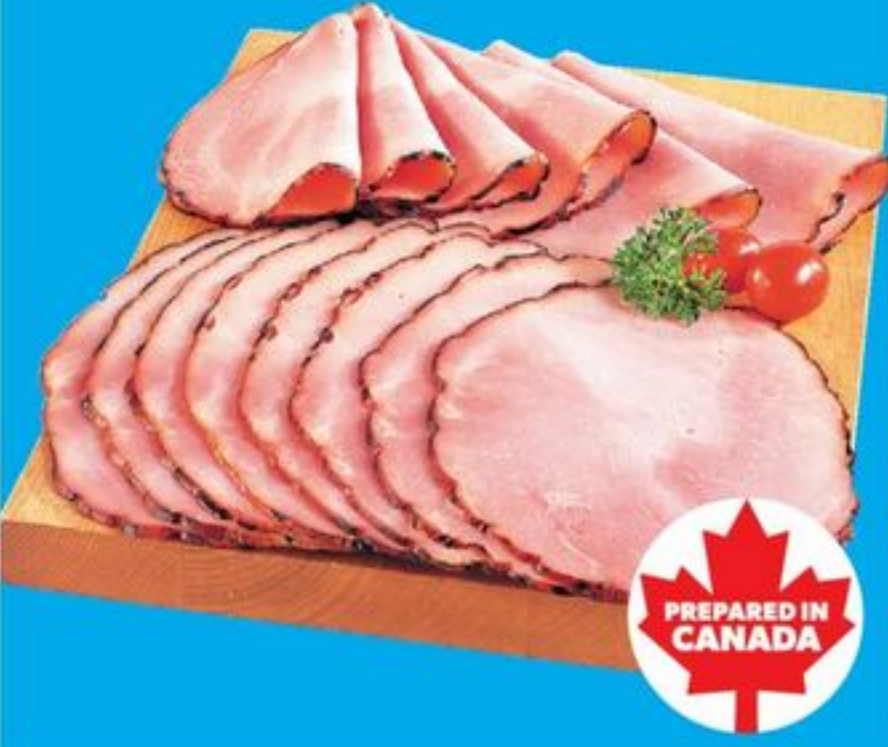

FLETCHER'S SMOKED BLACK FOREST HAM
DELI SERVICE CASE SLICED, 1 KG
20734552_KG

ALWAYS LOW PRICE
\$3.75

ZIGGY'S SLICED MEAT
SELECTED VARIETIES,
175 G
21592461_EA
21596554_EA

\$12

PC NATURAL CHOICE OR ZIGGY'S CHICKEN OR TURKEY STRIPS
SELECTED VARIETIES, 300-500 G
20786418_EA/21299922_EA