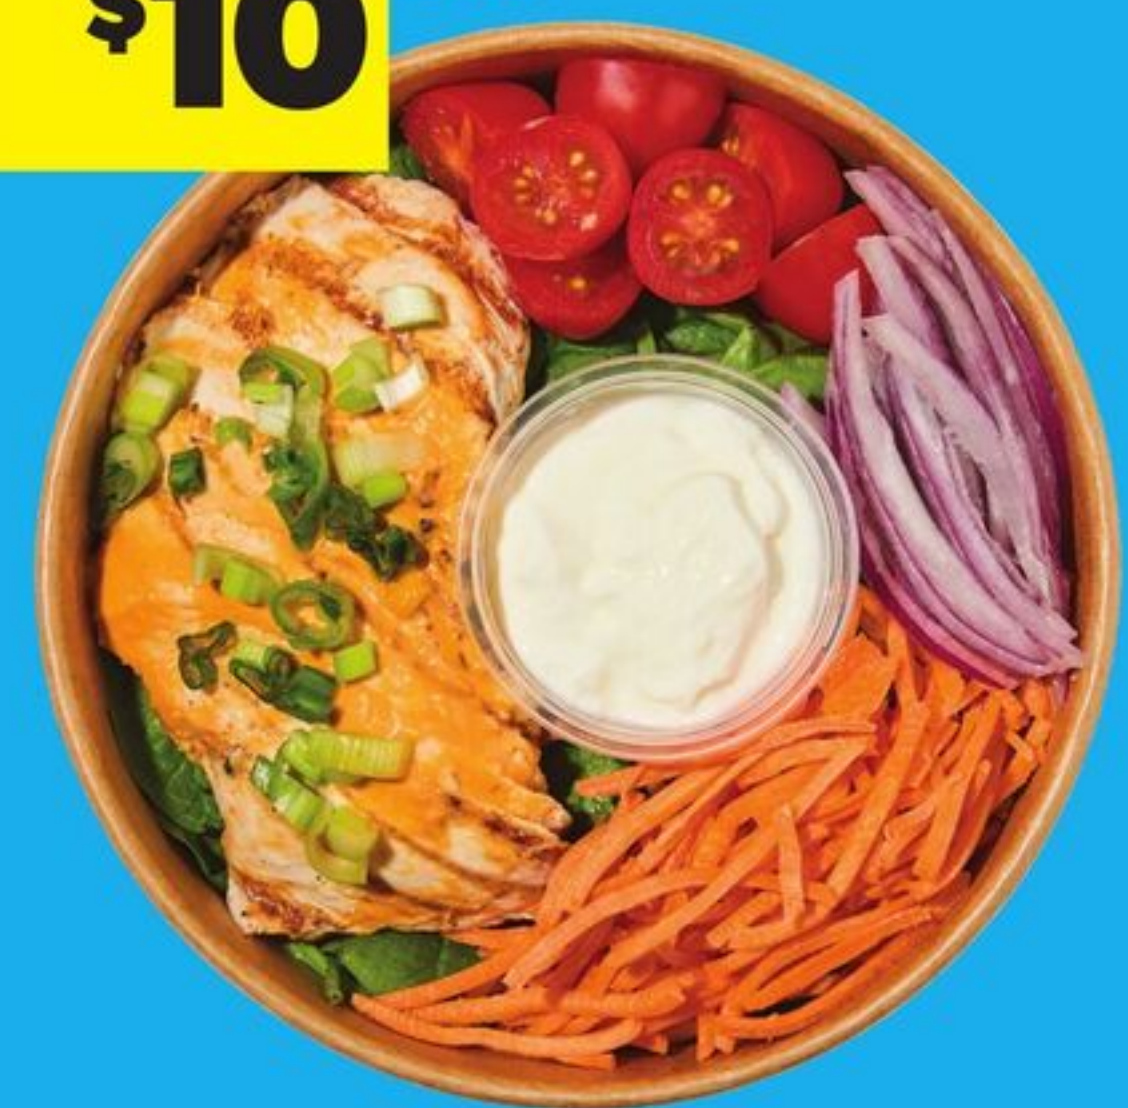

$10

IN-STORE MADE LOADED BOWLS
345-380 G
21738472_EA