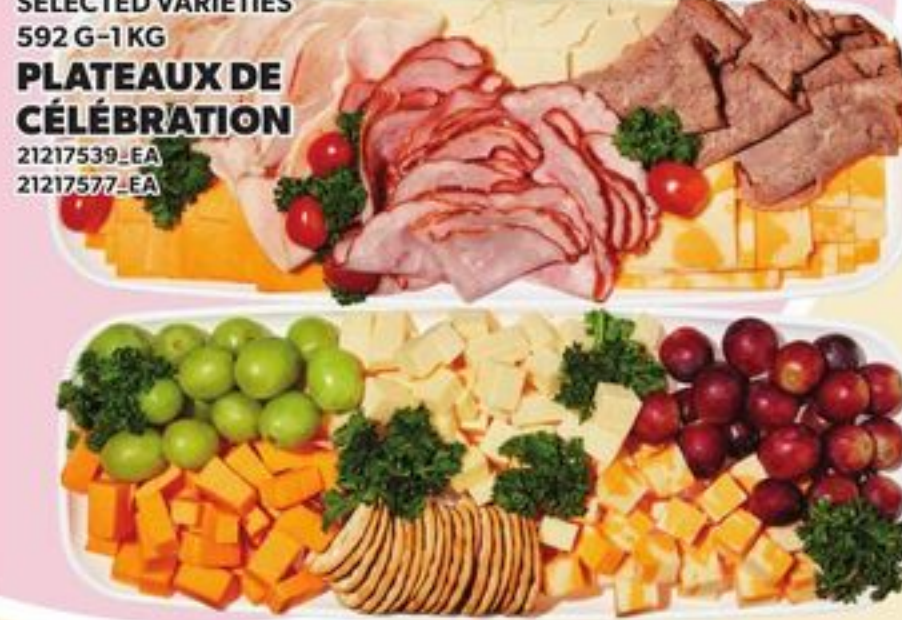

App exclusive offer*

*Open your PC Optimum™ app or visit
pc optimum.ca to get the offer

$30 Get **5,000** pts **$5** back in points