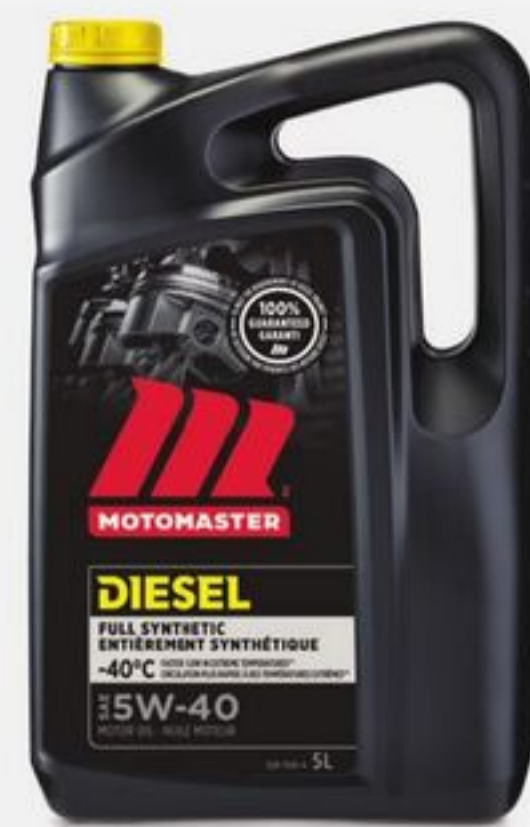

SAVE $5
49⁹⁹ Full-Synthetic
5W40 Diesel
Engine Oil,
5L. 28-7941-4.
Reg 56.99

GREAT VALUE

11⁹⁹
2-Cycle Engine
Oil, 946mL.
28-1717-6.

GREAT VALUE

9⁹⁹
4-Cycle SAE30 Lawn
Mower Engine Oil,
946mL. 28-1720-6.

Save 10% Sale 15.19-67.49 Reg 16.99-74.99 Selected Mobil ATFs. Various sizes.
28-1553X.

Great Value 29.99 Royal Purple Hi-Performance 75W90 Synthetic Gear Oil, 946mL.
28-0241-2.

Save up to $30 Sale 27.99-159.99 Reg 37.99-189.99 Selected Diesel, Conventional
and Synthetic Motor Oil. 28-7907X.

Great Value 8.69-19.99 Selected Spring/Summer Chainsaw Bar Oil and Outboard
Engine Oil. 28-1748X.