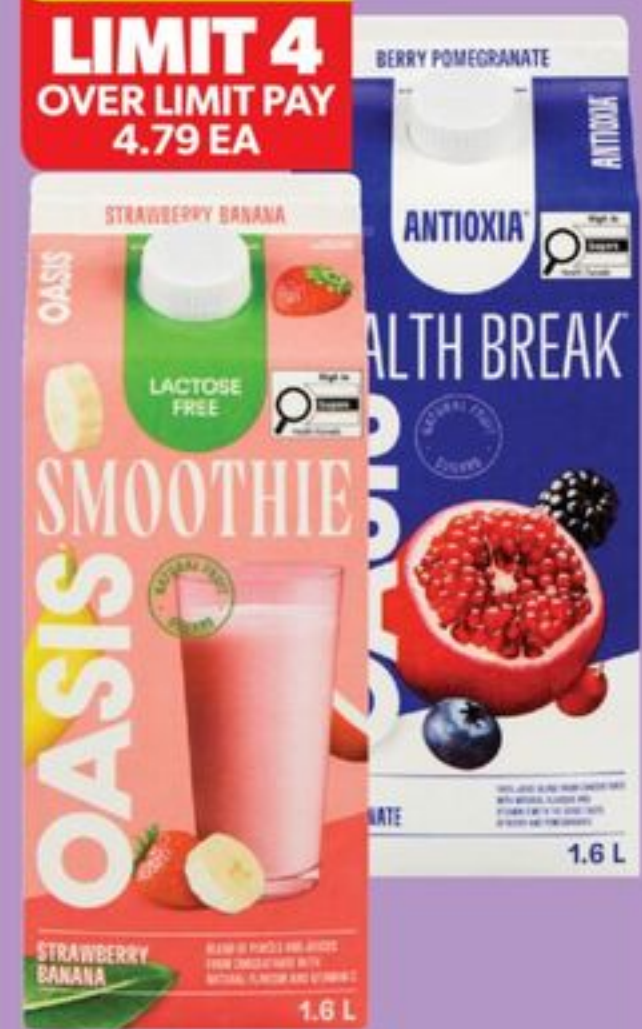

4²⁵

LIMIT 4
OVER LIMIT PAY
4.79 EA

OASIS HEALTH-BREAK JUICE OR SMOOTHIES
SELECTED VARIETIES
REFRIGERATED, 1.6 L
21529899_EA/21529910_EA