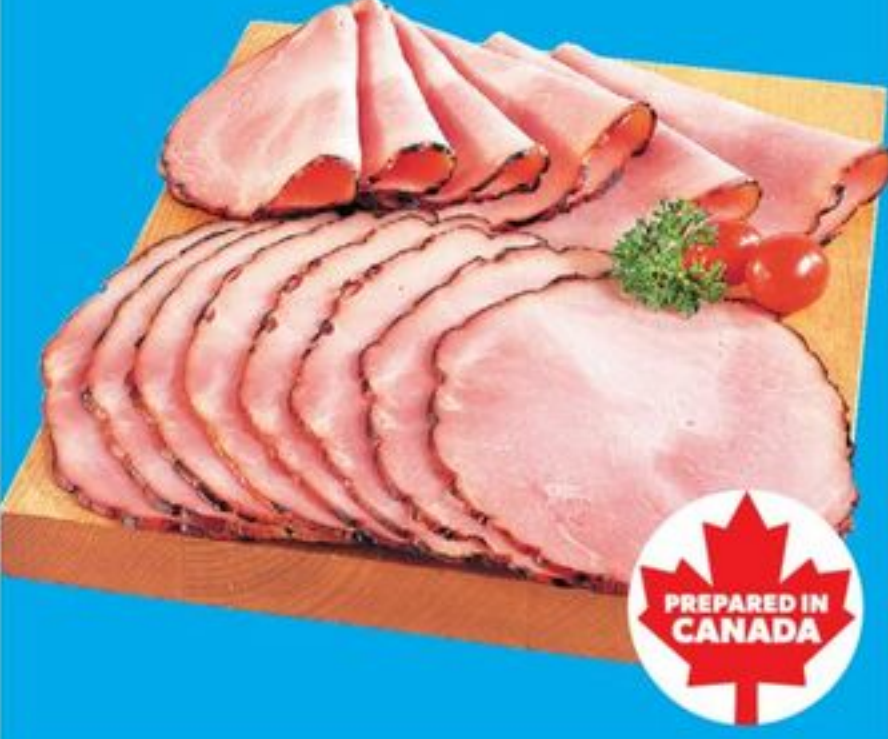

**FLETCHER'S SMOKED
BLACK FOREST HAM**
DELI SERVICE CASE SLICED, 1 KG
20734552_KG

**ALWAYS
LOW PRICE**
\$3.75

**ZIGGY'S
SLICED MEAT**
SELECTED VARIETIES,
175 G
21592461_EA
21596554_EA

\$12

**PC NATURAL CHOICE
OR ZIGGY'S CHICKEN
OR TURKEY STRIPS**
SELECTED VARIETIES, 300-500 G
20786418_EA/21299922_EA