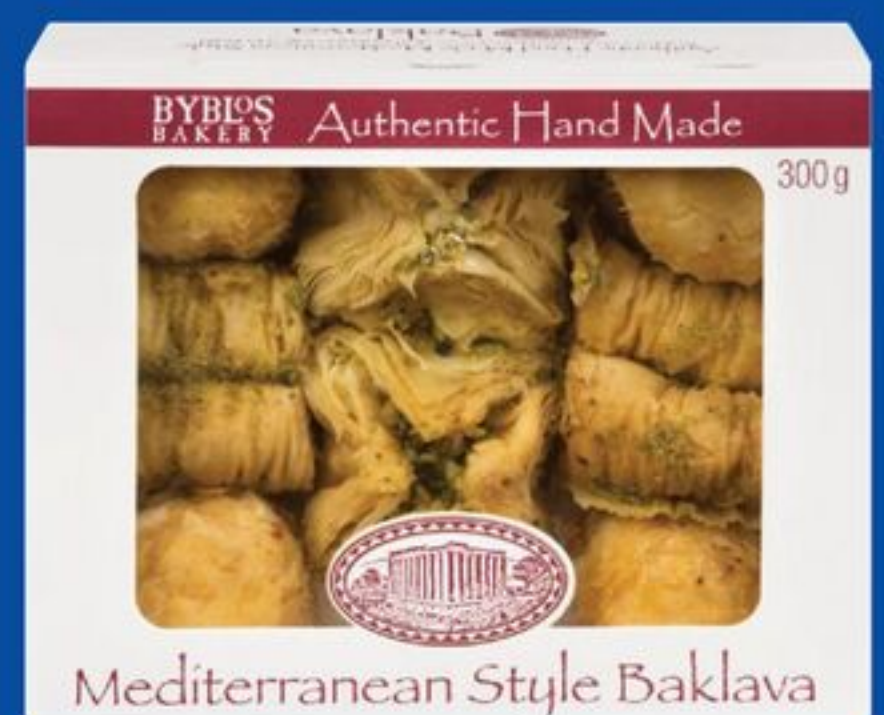

CLUB SIZE

13⁹⁹

SUFRA[®] HALAL BEEF STEW
454 G
21395711_EA

\$6

BAKLAVA
300 G
21106121_EA

2⁹⁸

LARGE COCONUT
PRODUCT OF INDIA OR
DOMINICAN REPUBLIC
20005774001_EA

\$5