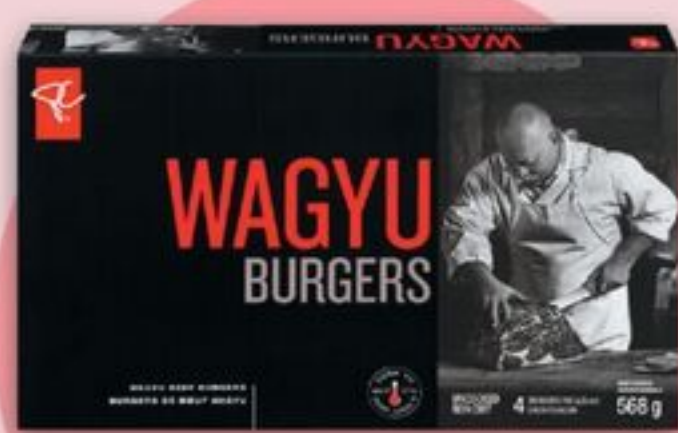

**PC® BLACK LABEL
WAGYU BEEF
BURGERS**
568 g
burgers de bœuf
20766235_EA

Earn
3,000
pts
Until May - 13 - 2026